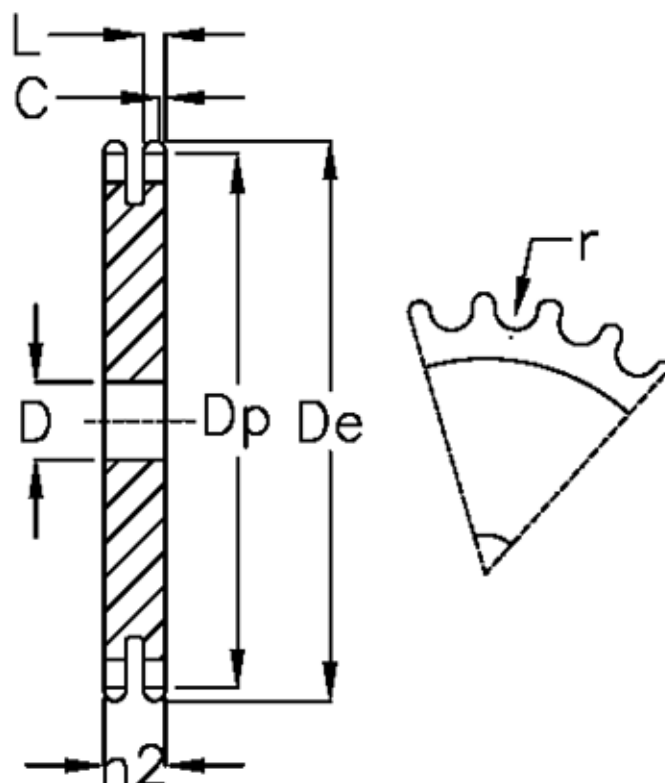

Article number: 616022011039

Description: Plate wheel 28 B-2 Z=39 duplex

Measures

C	= 5	Number of teeth = 39
D	= 30	r = 27.94
De	= 571	
Dp	= 552.4	
For chain size	= 1 3/4 x 1 1/4	
For chain type	= 28 B-2	
h2	= 88.4	
L	= 28.8	